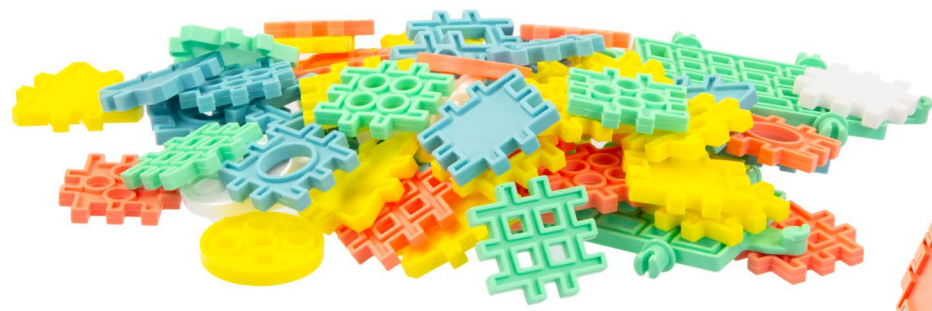

PASTEL COLORS