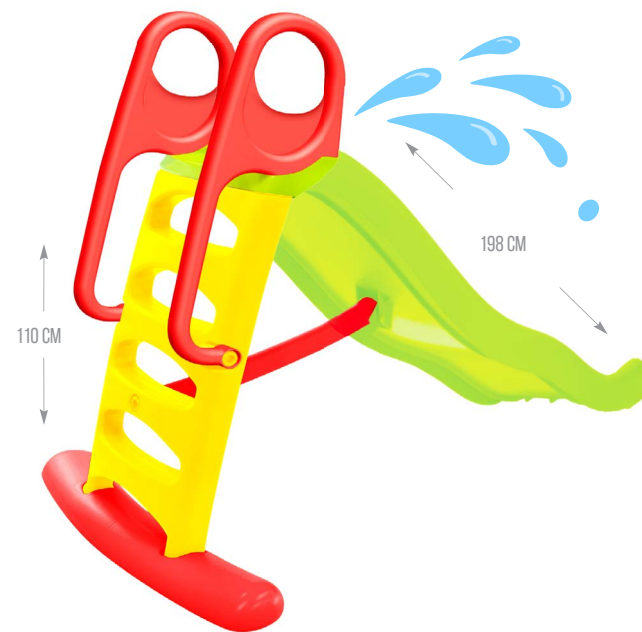

Slide XXL

STANDARD COLORS

REF. 12601

EAN: 5907442126013

198 x 84 x 110 CM 1 PC
6,000 / 7,860 KG