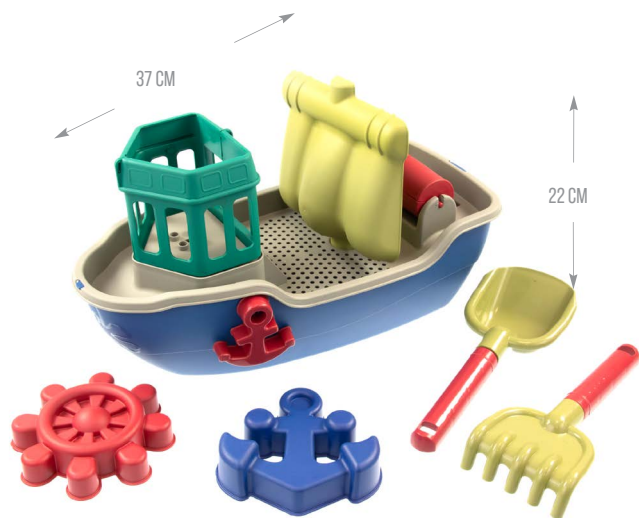

31 x 17 x 18 CM 6 PCS  
0,358 / 0,526 KG

REF. 12448 \*

EAN: 5907442124484

18 x 16 x 34 CM 20 PCS  
0,270 / 0,280 KG

\* MADE FROM RECYCLED MATERIALS

ECO COLORS

REF. 12736 \*

EAN: 5907442127362

37 x 19.5 x 22 CM 6 PCS  
0.632 KG

REF. 12840 \*

EAN: 5907442128406

22 X 15 x 13 CM 12 PCS  
0.167 KG

REF. 12743 \*

EAN: 5907442127430

37 x 17 x 22 CM 8 PCS  
0.785 KG

REF. 12888 \*