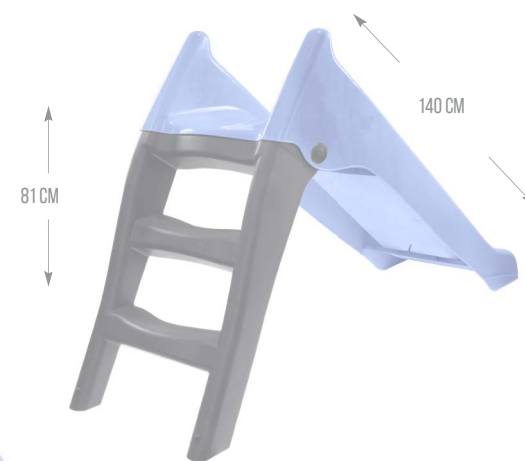

Slide 1,4m

PASTEL COLORS

IML

REF. 12797

EAN: 5907442127973

148 x 43 x 81 CM 1 PC
3,500 / 5,100 KG

REF. 12798

EAN: 5907442127980

148 x 43 x 81 CM 1 PC
3,500 / 5,100 KG