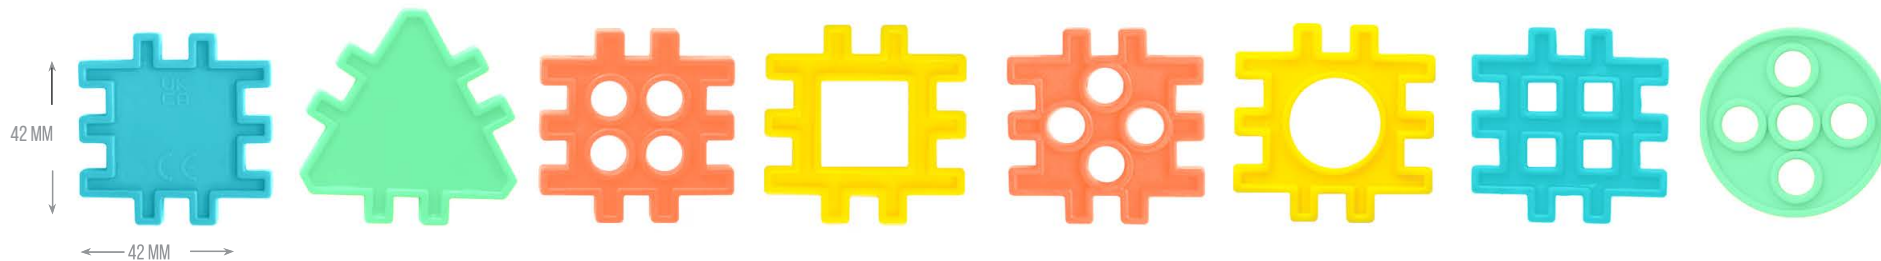

Grid Blocks

PASTEL COLORS