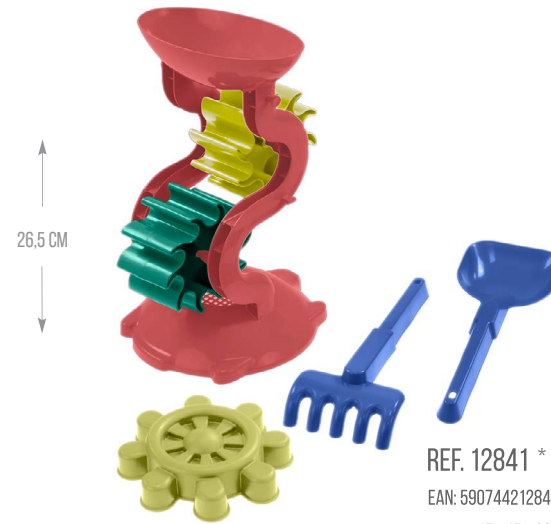

26,5 CM

REF. 12841 *

EAN: 5907442128413

17 x 15 x 26,5 CM
0,292 KG

20 PCS