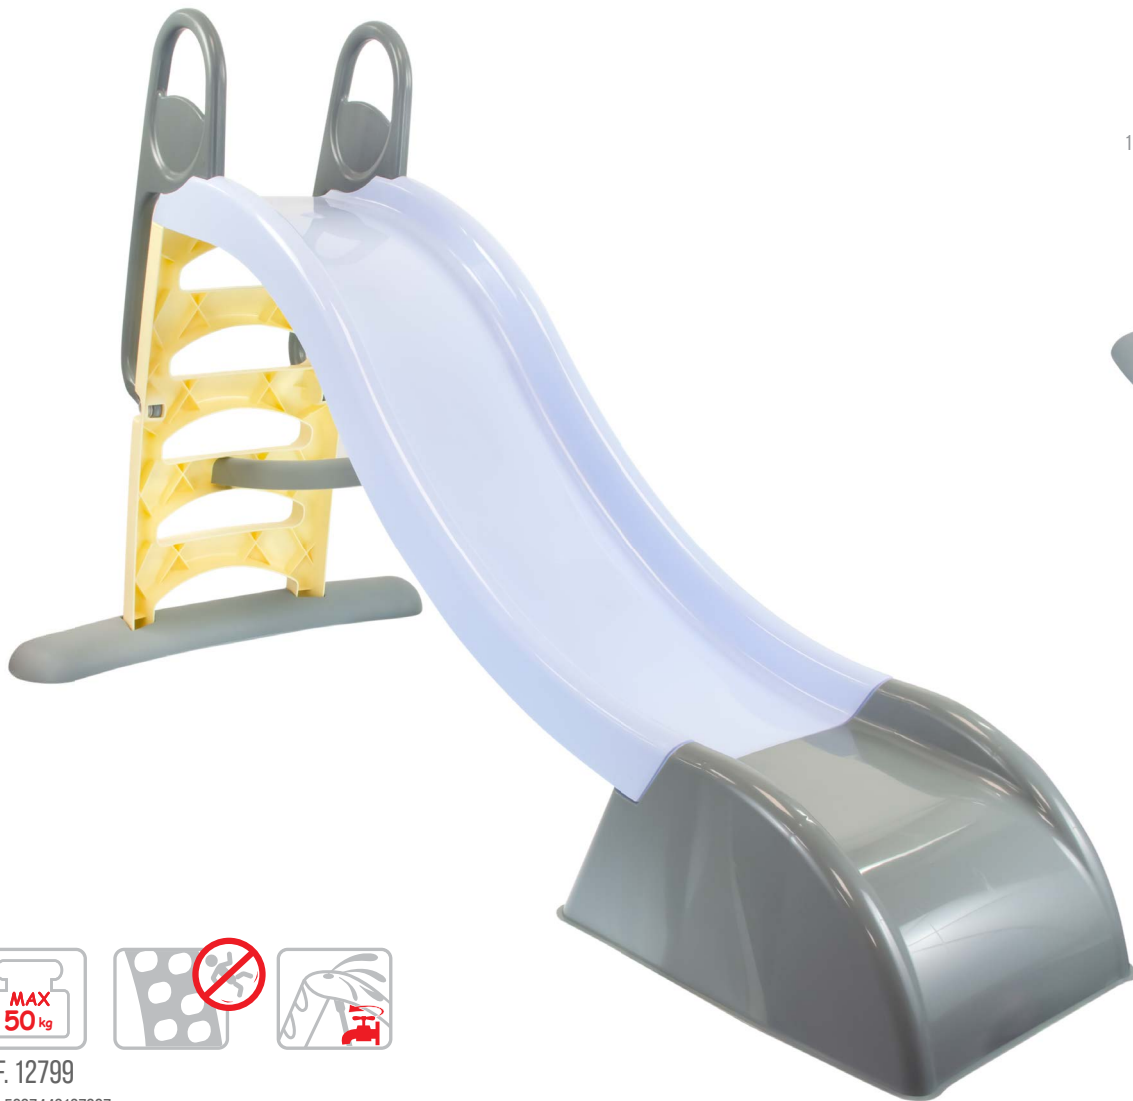

Slide XXL

PASTEL COLORS

REF. 12799

EAN: 5907442127997

180 x 84 x 110 CM 1 PC
6,200 / 7,800 KG